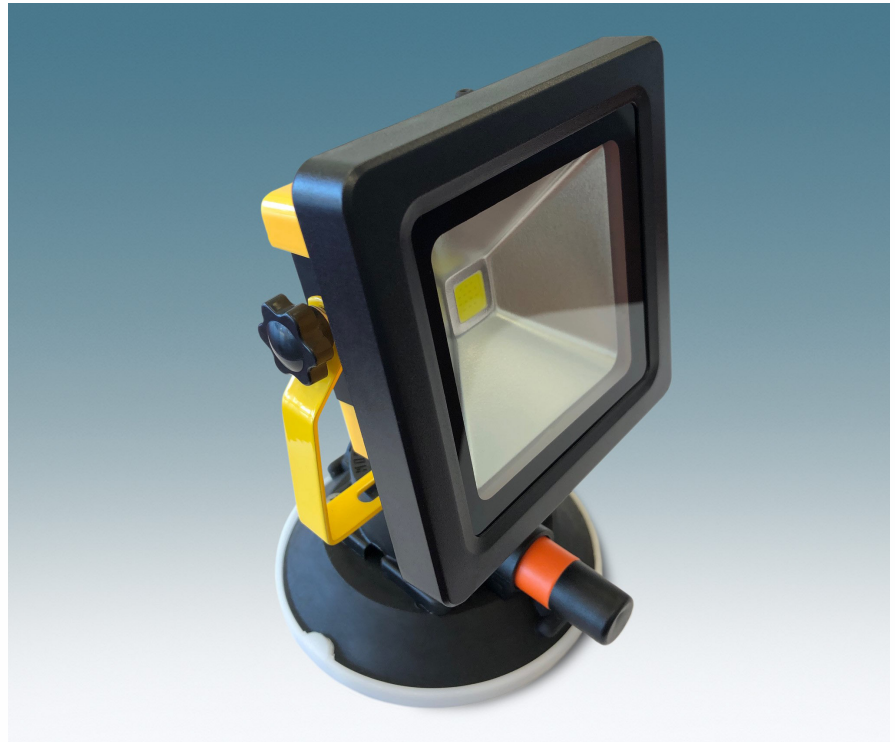

The Seavision DV80 is a versatile work / temporary light that is attached to any flat surface using a suction cup. The flood effect produced illuminates large areas and is great for lighting any interior or exterior areas where a temporary light source is required. The DV80 is ideal when working in areas lacking light or where regular light sources have failed or been turned off. This rechargeable light has multiple uses and should always be kept handy for daily or temporary use. This light also provides supplemental lighting to notoriously difficult areas to illuminate like boarding platforms. Attaching the light to the yacht or tender greatly improves the safety of anybody boarding the yacht. When not in use the light is easily stored and recharged.

## DV80 technical specifications

<b>Housing:</b>	Aluminum
<b>Power:</b>	Rechargeable lithium battery, red indicator light means charging, green means fully charged
<b>Charge time:</b>	3 hours
<b>Run time:</b>	3 to 6 hours
<b>Voltage:</b>	120/230 volt 50/60 Hz
<b>LED:</b>	10W Bridgelux chip
<b>IP rating:</b>	IP65
<b>Color:</b>	Cool white
<b>Beam Angle:</b>	120 degrees
<b>Working Life:</b>	5000 hours
<b>Warranty:</b>	One year from date of purchase
<b>Warnings:</b>	<ul style="list-style-type: none"><li>· Do not charge for more than 24 hours</li><li>· Do not switch lamp on while charging</li><li>· Use only supplied charger</li></ul>